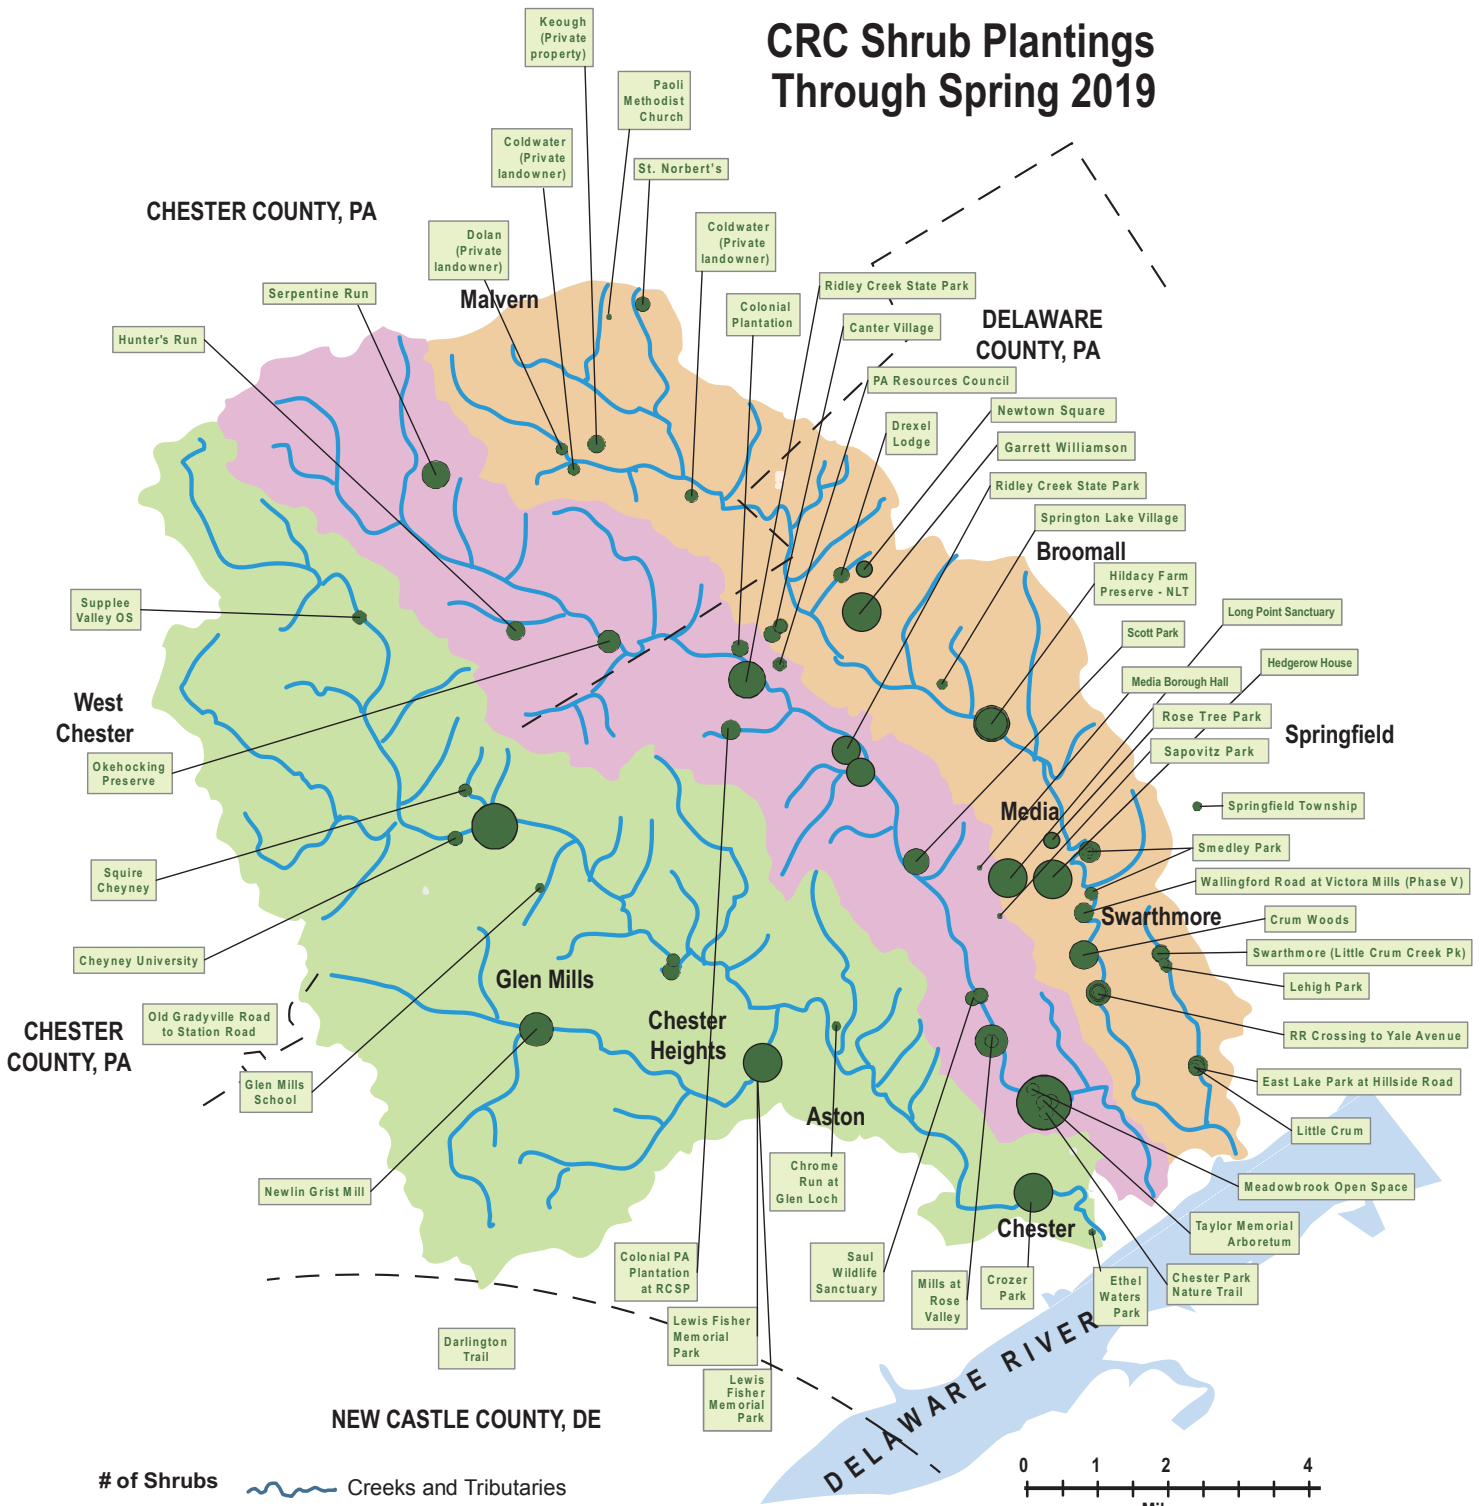

# CRC Shrub Plantings Through Spring 2019

Total Shrub Planting Events = 83

Total Shrubs Planted = 3,573

Map Update 05/13/19