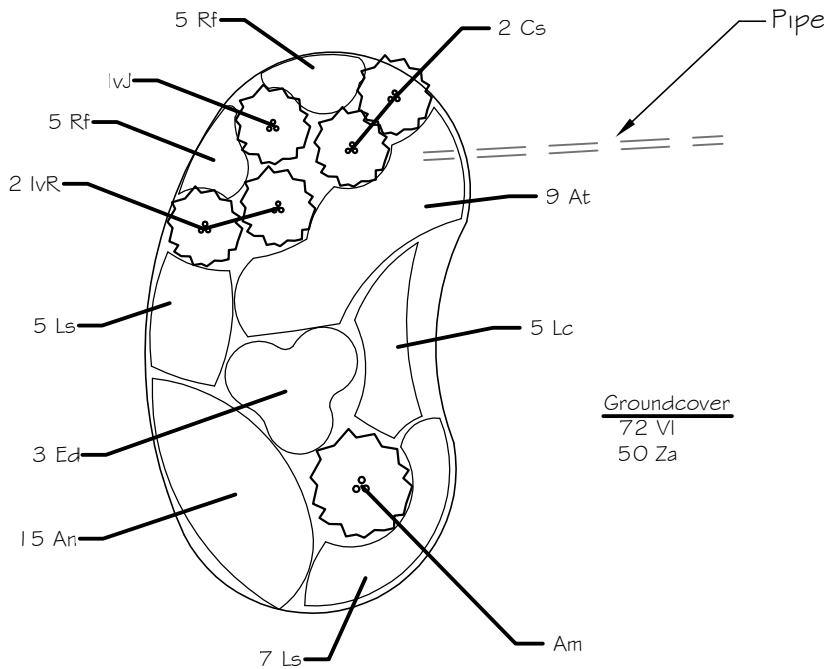

SYMBOL	QTY.	BOTANICAL NAME	COMMON NAME
SHRUBS			
Am	1	Aronia melanocarpa 'Autumn Magic'	Black Chokeberry
Cs	2	Cornus sericea 'Buds Yellow'	Redosier Dogwood
IvR	2	Ilex verticillata 'Red Sprite'	Winterberry Holly
IvJ	1	Ilex verticillata 'Jim Dandy'	Winterberry Holly
PERENNIALS			
At	9	Amsonia tabernaemontana	Willow-leaf Blue Star
An	15	Aster novae-angliae 'Alma Potschke'	New England Aster
Ed	3	Eupatorium dubium 'Little Joe'	Dwarf Joe Pye Weed
Ls	12	Liatris spicata	Spike Gayfeather
Lc	5	Lobelia cardinalis	Cardinal Flower
Rf	10	Rudbeckia fulgida	Black-eyed Susan
VI	72	Viola labradorica	Labrador Violet
Za	50	Zizia aurea	Golden Alexanders

Nether Providence Twp. Building Rain Garden (~280 sq.ft.)

May 7, 2009

1" = 10'-0"