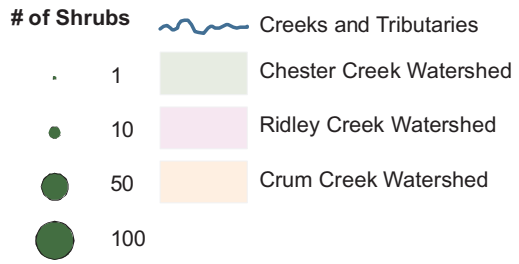

# CRC Shrub Plantings Through Fall 2017

Total Shrub Planting Events = 83  
 Total Shrubs Planted = 3,413

Map Update 11/14/17