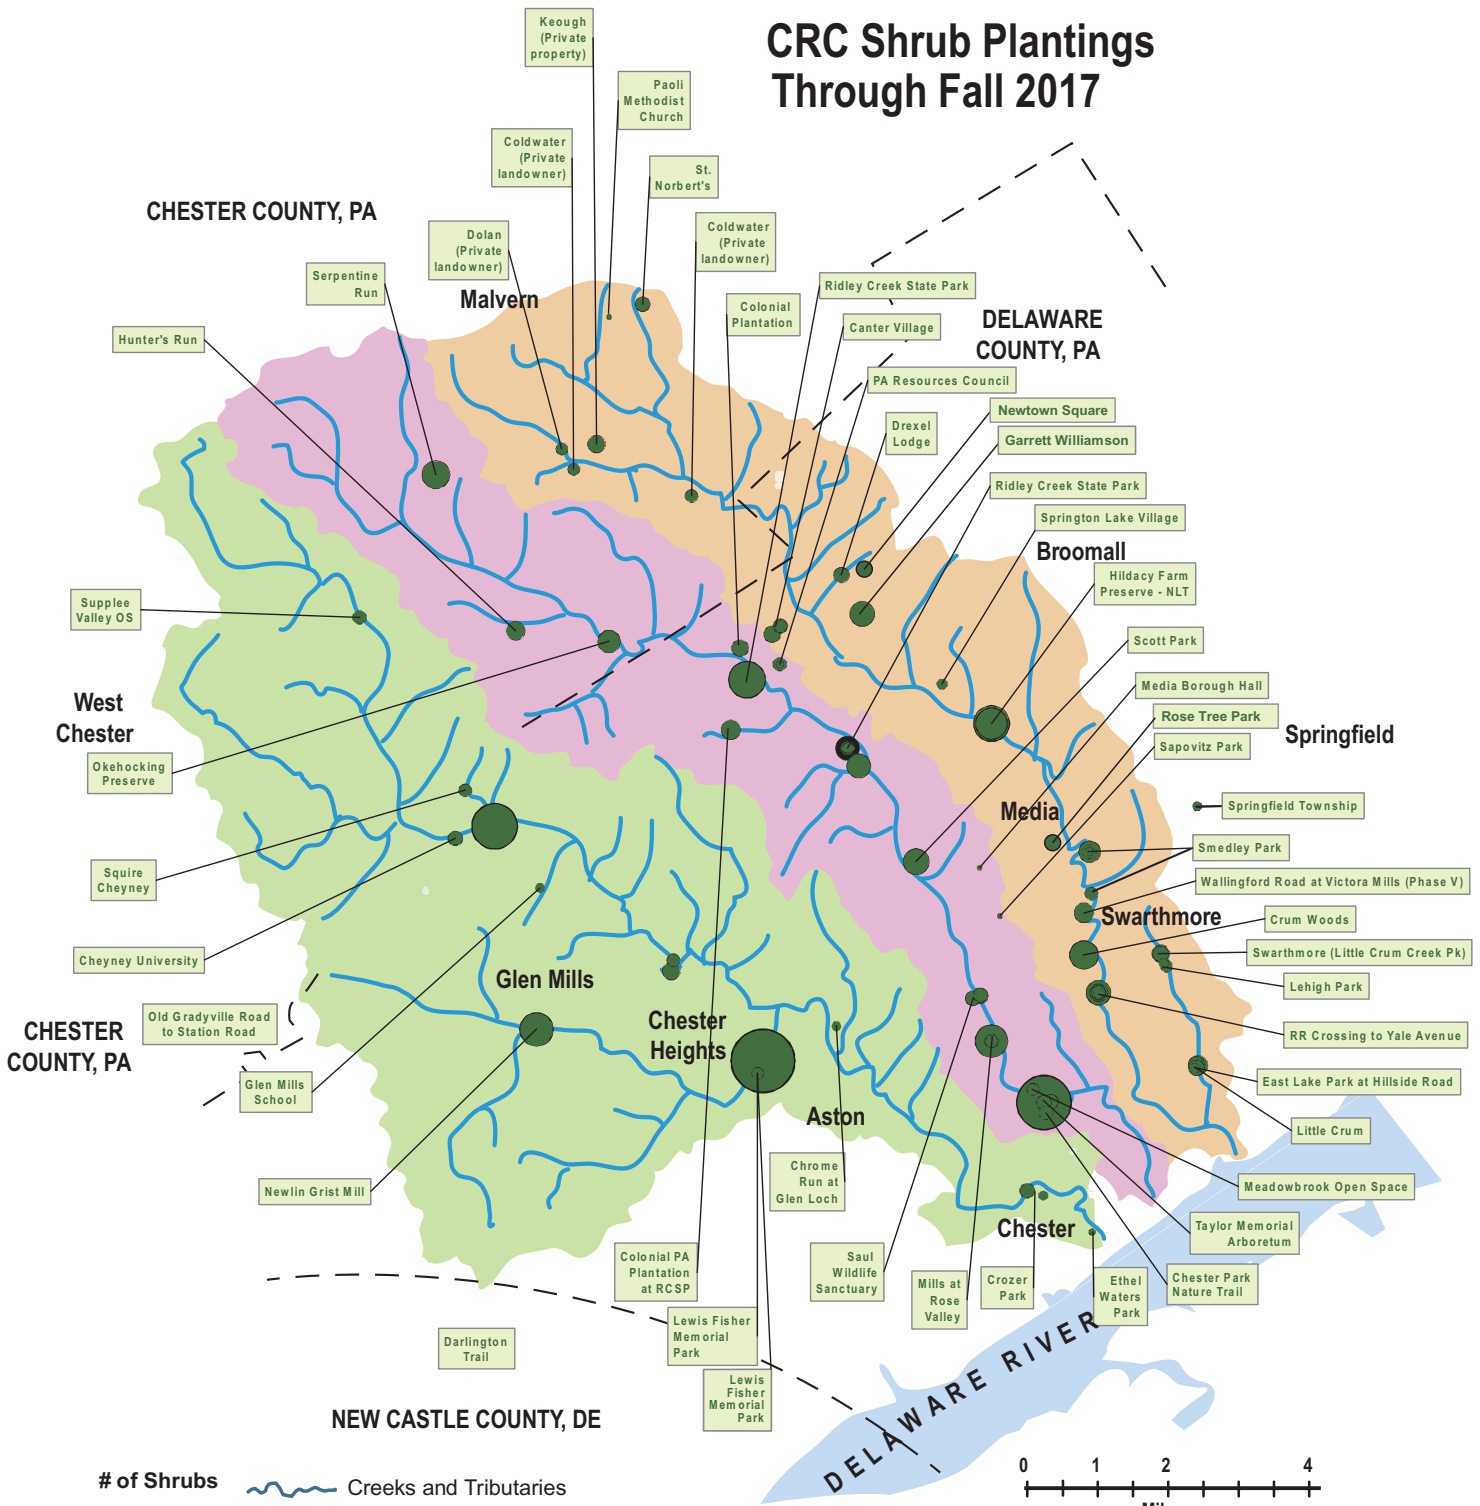

# CRC Shrub Plantings Through Fall 2017

Total Shrub Planting Events = 83  
 Total Shrubs Planted = 3,413

Map Update 11/14/17